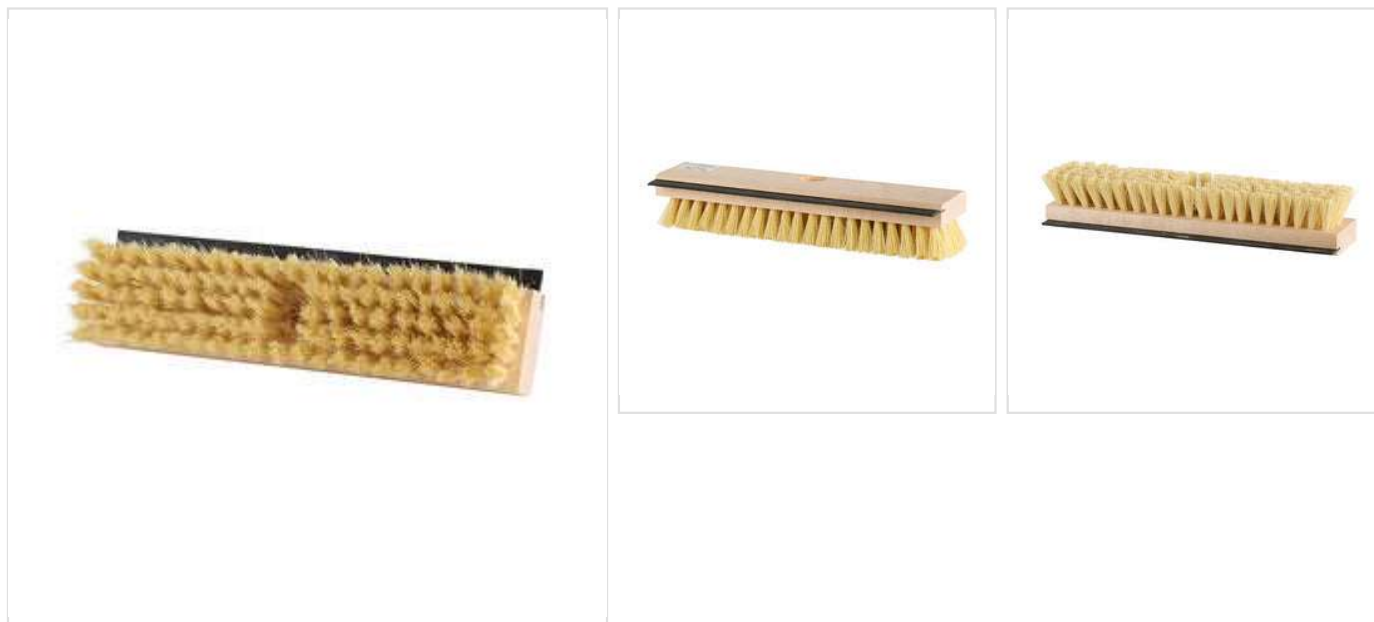

 www.GlobeCommercialProducts.com
 Orders@GlobeCommercialProducts.com
 1-877-789-0249

12 Inch Natural Fiber Deck Scrub Head With Squeegee - 12"L Head / Khaki

The Natural fiber deck brush features a built-in squeegee to move water as you scrub or quick cleanup after scrubbing. The brush is made of stiff natural bristles that are eco-friendly and absorbent for softer to medium surfaces, indoor or outdoor.

Key Features

- Scrub decks, patios, warehouses & garage floors
- Solid wooden block for general cleaning
- Resistant to harsh chemicals and acids
- Economical and convenient

SKU	4253	Item Dims IN	12"L x 3"W x 2"H
Master Dims IN	13"L x 6"W x 7.5"H	Item Weight Lbs IN	0.36
Master Weight Lbs IN	5.5	ITEM UPC	628233029386.0
Master Cubed IN	585.0	Master Case Units	6 Brush Heads
Master Cubed FT	0.34		
Master Case QTY	6 Brush Heads		
Master UPC	10628233029383		