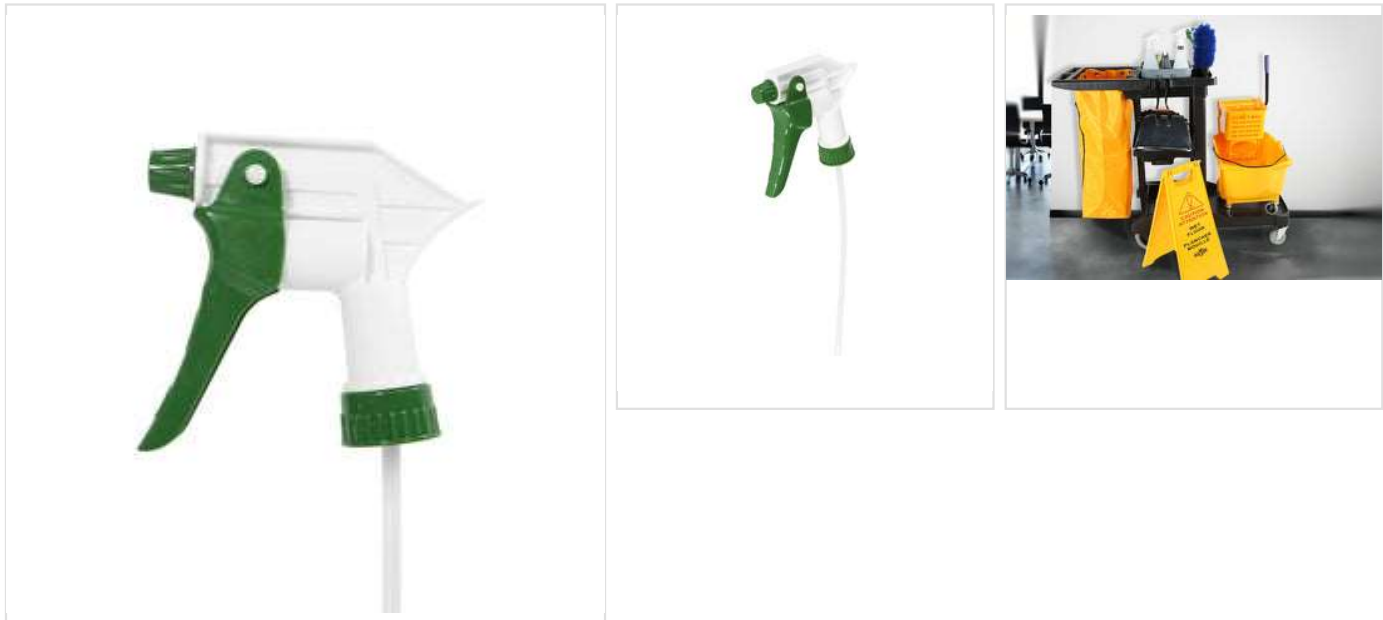

 www.GlobeCommercialProducts.com
 Orders@GlobeCommercialProducts.com
 1-877-789-0249

Heavy-Duty Trigger Sprayer - 9.25"L Tube/ 32Oz Bottle / Green

Use this heavy-duty trigger for the toughest jobs! This high volume, 1.0 cc per stroke, heavy-duty trigger sprayer fits most standard spray bottles with a 28/400 neck. It comes with a 9-1/4-Inch dip tube fitted with a filter screen to keep impurities from entering the trigger chamber. The nozzle allows you to adjust the spray pattern to deliver exactly the right volume the job requires.

Key Features

- Mess-free transport with leak-proof 3-finger trigger
- Adjustable trigger sprayer shoots fine mist or steady stream
- Dip tubes are equipped with filter screen
- 32 oz bottle sold separately

SKU	3563	Item Dims IN	4.5"L x 1.25"W x 12.25"H
Master Dims IN	17"L x 15.5"W x 10"H	Item Weight Lbs IN	0.1
Master Weight Lbs IN	11.4	ITEM UPC	628233023384.0
Master Cubed IN	2635.0	Master Case Units	100 Triggers
Master Cubed FT	1.52		
Master Case QTY	100 Triggers		
Master UPC	10625233023380		
Master Skid Qty	40		
Master Tie	10		
Master High	4		