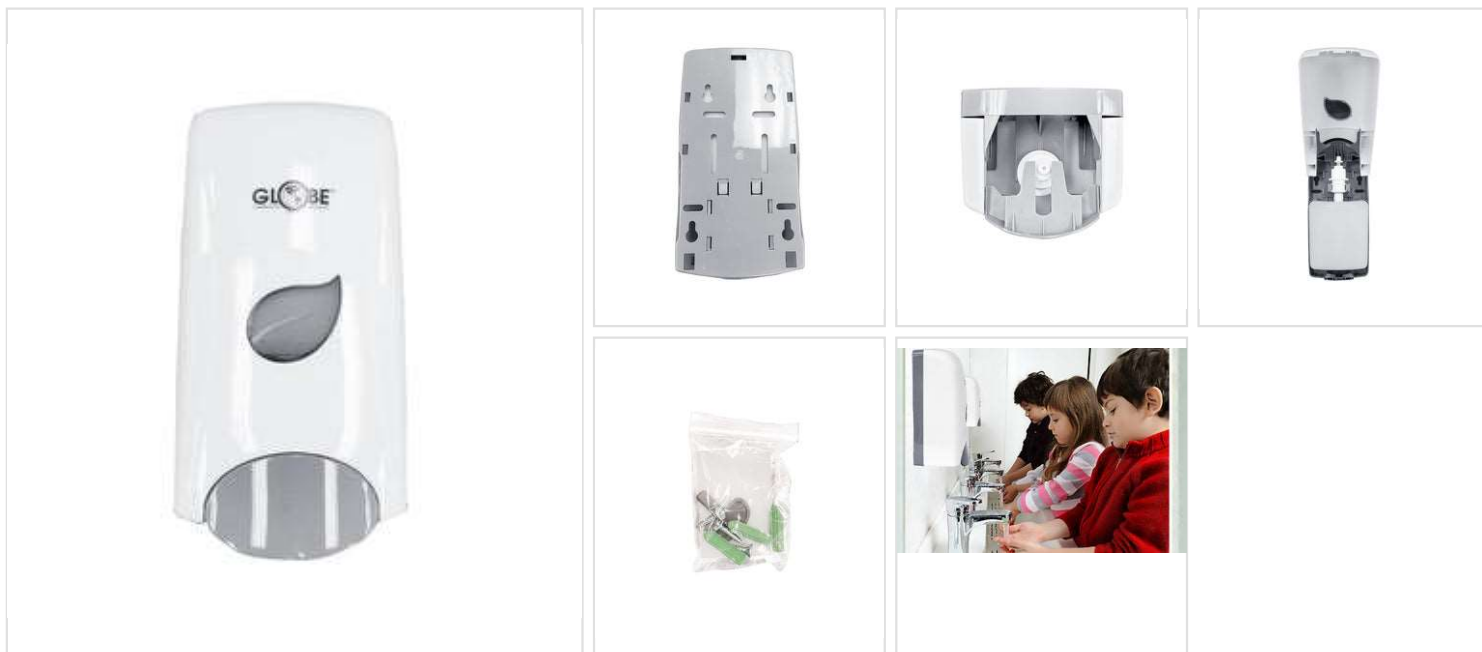

www.GlobeCommercialProducts.com
 Orders@GlobeCommercialProducts.com
 1-877-789-0249

Lotion Bulk Soap Dispenser With Refillable Bottle - 5.4"L X 4.75"W X 4.5"H / White

Lotion Bulk Soap Dispenser dispenser has a 1000 ml (34 oz.) capacity and dispenses 0.7 ml of liquid per stroke. They are ideal for commercial and public entities, offices, restaurants, healthcare facilities, schools, hospitals.

Key Features

- Comes with refillable 1000ml bottle
- Key lock for maximum security or optional universal access
- ADA compliant push bar and durable ABS construction
- Features a sight window indicates level of soap remaining

SKU	4630W	Item Dims IN	5"L x 4"W x 10.5"H
Master Dims IN	5.5"L x 4.5"W x 10.5"H	Item Weight Lbs IN	1.2
Master Weight Lbs IN	1.4	ITEM UPC	628233025807.0
Master Cubed IN	259.88	Master Case Units	1 Dispenser
Master Cubed FT	0.15		
Master Case QTY	1 Dispenser		
Master UPC	10628233025804		
Master Skid Qty	432		