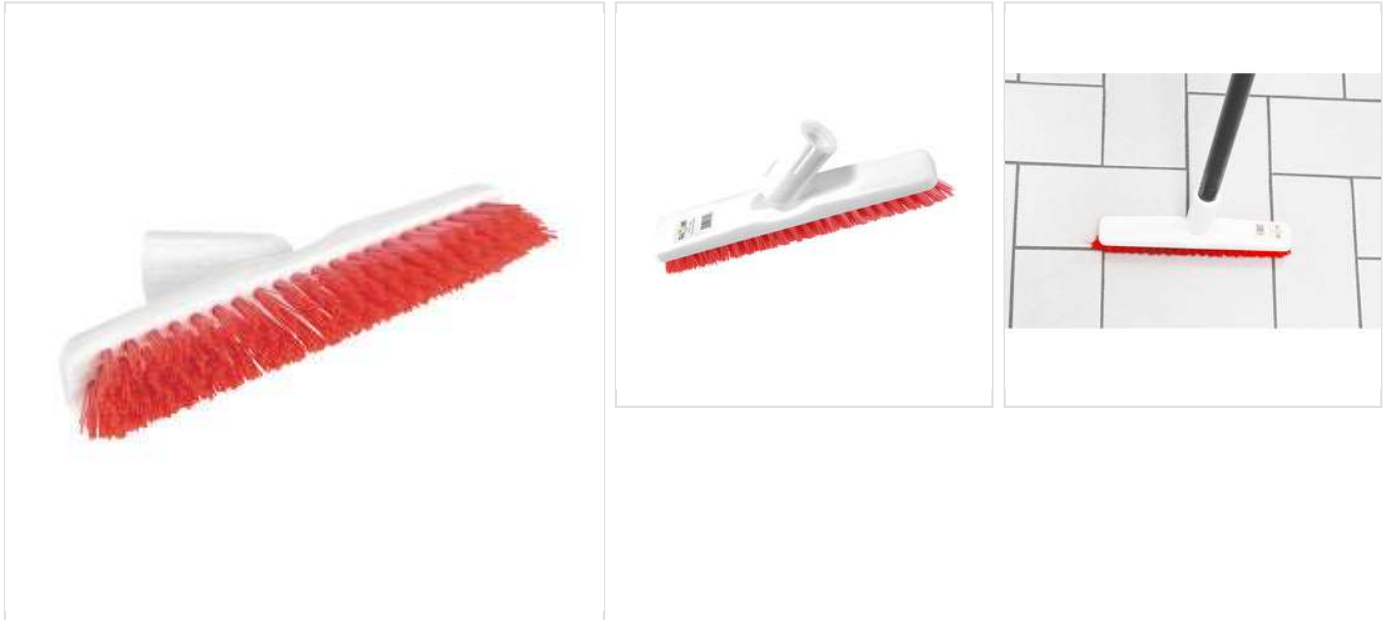

www.GlobeCommercialProducts.com
 Orders@GlobeCommercialProducts.com
 1-877-789-0249

Swivel Grout Brush - 9.25"L X 1.5"W X 3.5"H / White/ Red

The tile and grout scrub brush with acme threading features chisel cut bristles to clean all types of grout line. The swivel head allows brush to be used in both directions, maximizing the life of the brush.

Key Features

- Chemically resistant polypropylene bristles
- Works with standard acme threaded handles
- Eliminate the need to bend over
- Handle sold separately

SKU	3610	Item Dims IN	9.25"L x 1.5"W x 3.5"H
Master Dims IN	12.5"L x 9.5"W x 4.5"H	Item Weight Lbs IN	0.36
Master Weight Lbs IN	4.35	ITEM UPC	628233023407.0
Master Cubed IN	534.38	Master Case Units	12 Brushes
Master Cubed FT	0.31		
Master Case QTY	12 Brushes		
Master UPC	10625233023403		
Master Skid Qty	160		
Master Tie	16		
Master High	10		