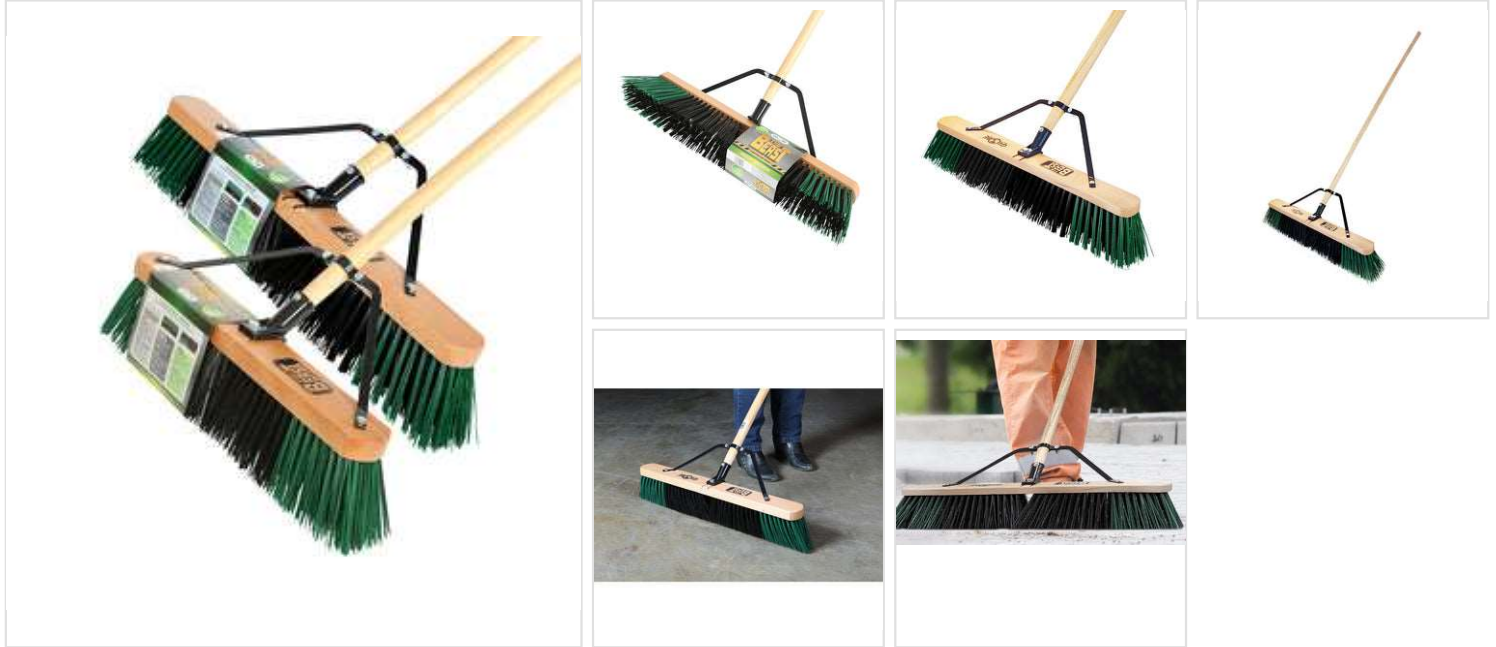

www.GlobeCommercialProducts.com
 Orders@GlobeCommercialProducts.com
 1-877-789-0249

The Beast™ Assembled Wood Block Contractor Push Brooms - 24"L Head/ Rough Bristles / Black/ Green

The fully assembled wood block contractor push brooms come in 1 inch thick hardwood block – The Beast™ which include a brace for added strength. The block features the fullest fill of bristles possible with no crimped fibers used to artificially thicken block. The brooms feature rounded corners on block for dent prevention & longevity.

Key Features

- Made with rough bristles create a coarse and heavy sweep
- Ideal for rough surfaces and unaffected by water or petroleum products
- Perfect for cleaning outdoor dirt like mud, leaves, rocks or landscaping
- Great for the toughest of messes

SKU	4066	Item Dims IN	24"L x 4.5"W x 65"H
Master Dims IN	24"L x 7"W x 70.5"H	Item Weight Lbs IN	4.0
Master Weight Lbs IN	16.0	ITEM UPC	628233022530.0
Master Cubed IN	11844.0	Master Case Units	4 Brooms
Master Cubed FT	6.85		
Master Case QTY	4 Brooms		
Master UPC	10628233022537		
Master Skid Qty	24 Bundles		