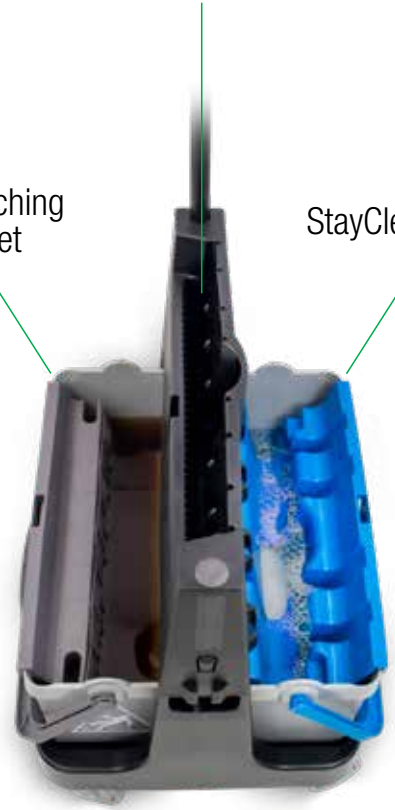

# Never Clean with Dirty Water Again

Patented Stand-Up Wringer

Soil-Catching Bucket

StayClean Bucket

OmniClean features dual bucket technology to separate clean and dirty water, ensuring the StayClean bucket is always clean.

22864 08/2021

CATALOG DESCRIPTIONS/SPECIFICATIONS

Unger OmniClean is the newest, groundbreaking innovation in floor care. OmniClean features dual bucket technology to separate clean and dirty water, ensuring the StayClean bucket is always clean. With advanced design features, the powerful scrub board removes dirt, grime and germs from the microfiber mop pad. The horizontal wringer removes remaining debris leaving a clean mop pad! You'll never clean with dirty water again.